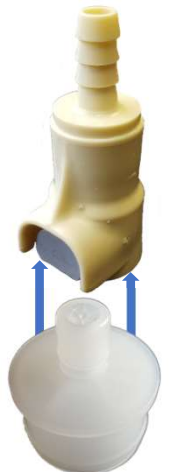

Accessories

for 31mm neck (metric)

Combination Jolly adapter & coupling

CMB coupling
4,4mm hose barb
Art.Nr. co8212

CMB coupling
7mm hose barb
Art.Nr. co8211

Jolly
O-Ring Silicon
Art.Nr. co8135

Jolly
O-Ring EPDM
Art.Nr. co8140

CPC coupling
Hose barb 9,5mm
Art.Nr. co8258

CPC coupling
Hose barb ¼"/19,1mm
Art.Nr. co8274

CPC
Snap in
co8171

CPC coupling
„puncture seal“
Not on stock

Closure
Hose barb 4mm
Art.Nr. co8260

Closure
Hose barb 3,2mm
Art.Nr. co8264